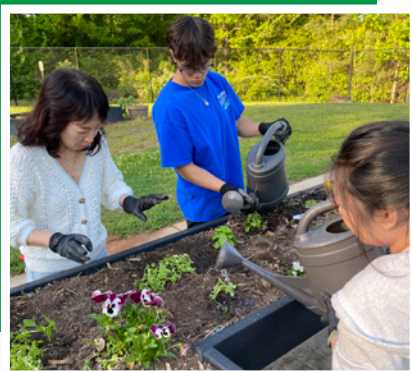

 **4,000**
FOLLOWERS

 **1,780**
FOLLOWERS

HARVEST GWINNETT

8,340

POUNDS OF FOOD HARVESTED
FOR COMMUNITY DONATION

1,621
VOLUNTEERS

PROGRAMS & EVENTS

345